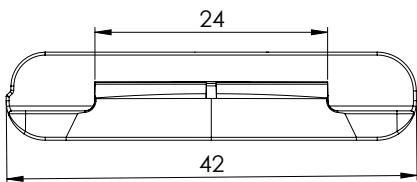

SLIDE-ON CONNECTOR "MAKI" – DOUBLE DOWEL

Ideal for bookcases, sideboards, bed side tables etc.

Features:
 Universal joint connectors. No male or female
 Invisible installation – slide on
 Self-tightening due to its wedge structure
 Easy to assemble and disassemble

Material: PC plastic – grey
 Size: 42 x 16,5 x 9 mm
 Pins: Ø 5 x 8,5 mm. cc: 32 mm
 Item No.: 11.04.565

PATENTED

SISO A/S