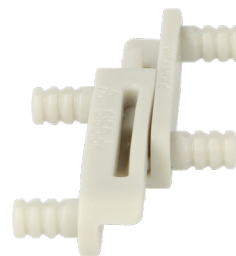

SLIDE-ON CONNECTOR "MAKI" – DOUBLE DOWEL

Ideal for bookcases, sideboards, bed side tables etc.

Features:
 Universal joint connectors. No male or female
 Invisible installation – slide on
 Self-tightening due to its wedge structure
 Easy to assemble and disassemble

Material: PC plastic – grey
 Size: 42 x 16,5 x 9 mm
 Pins: Ø 5 x 8,5 mm. cc: 32 mm
 Item No.: 11.04.565

PATENTED

SISO A/S