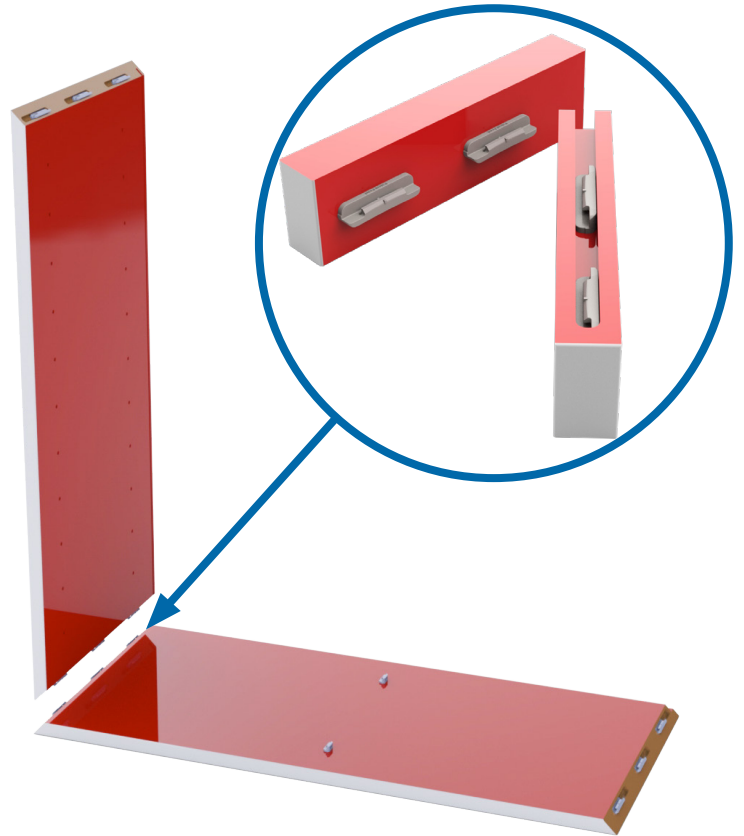

SLIDE-ON CONNECTOR "MAKI" – DOUBLE DOWEL

Ideal for bookcases, sideboards, bed side tables etc.

Features:
 Universal joint connectors. No male or female
 Invisible installation – slide on
 Self-tightening due to its wedge structure
 Easy to assemble and disassemble

Material: PC plastic – grey
 Size: 42 x 16,5 x 9 mm
 Pins: Ø 5 x 8,5 mm. cc: 32 mm
 Item No.: 11.04.565

PATENTED

SISO A/S