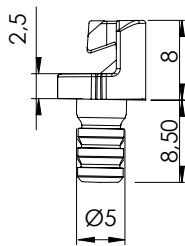

SLIDE-ON CONNECTOR "MAKI" – DOUBLE DOWEL

Ideal for bookcases, sideboards, bed side tables etc.

Features:
 Universal joint connectors. No male or female
 Invisible installation – slide on
 Self-tightening due to its wedge structure
 Easy to assemble and disassemble

Material: PC plastic – grey
 Size: 42 x 16,5 x 9 mm
 Pins: Ø 5 x 8,5 mm. cc: 32 mm
 Item No.: 11.04.565

PATENTED

SISO A/S