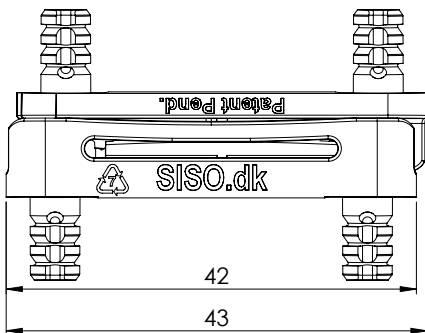

SLIDE-ON CONNECTOR "MAKI" – DOUBLE DOWEL

Ideal for bookcases, sideboards, bed side tables etc.

Features:
 Universal joint connectors. No male or female
 Invisible installation – slide on
 Self-tightening due to its wedge structure
 Easy to assemble and disassemble

Material: PC plastic – grey
 Size: 42 x 16,5 x 9 mm
 Pins: Ø 5 x 8,5 mm. cc: 32 mm
 Item No.: 11.04.565

PATENTED

SISO A/S