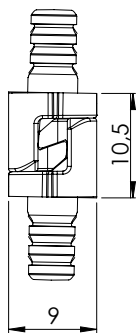

SLIDE-ON CONNECTOR "MAKI" – DOUBLE DOWEL

Ideal for bookcases, sideboards, bed side tables etc.

Features:
 Universal joint connectors. No male or female
 Invisible installation – slide on
 Self-tightening due to its wedge structure
 Easy to assemble and disassemble

Material: PC plastic – grey
 Size: 42 x 16,5 x 9 mm
 Pins: Ø 5 x 8,5 mm. cc: 32 mm
 Item No.: 11.04.565

PATENTED

SISO A/S